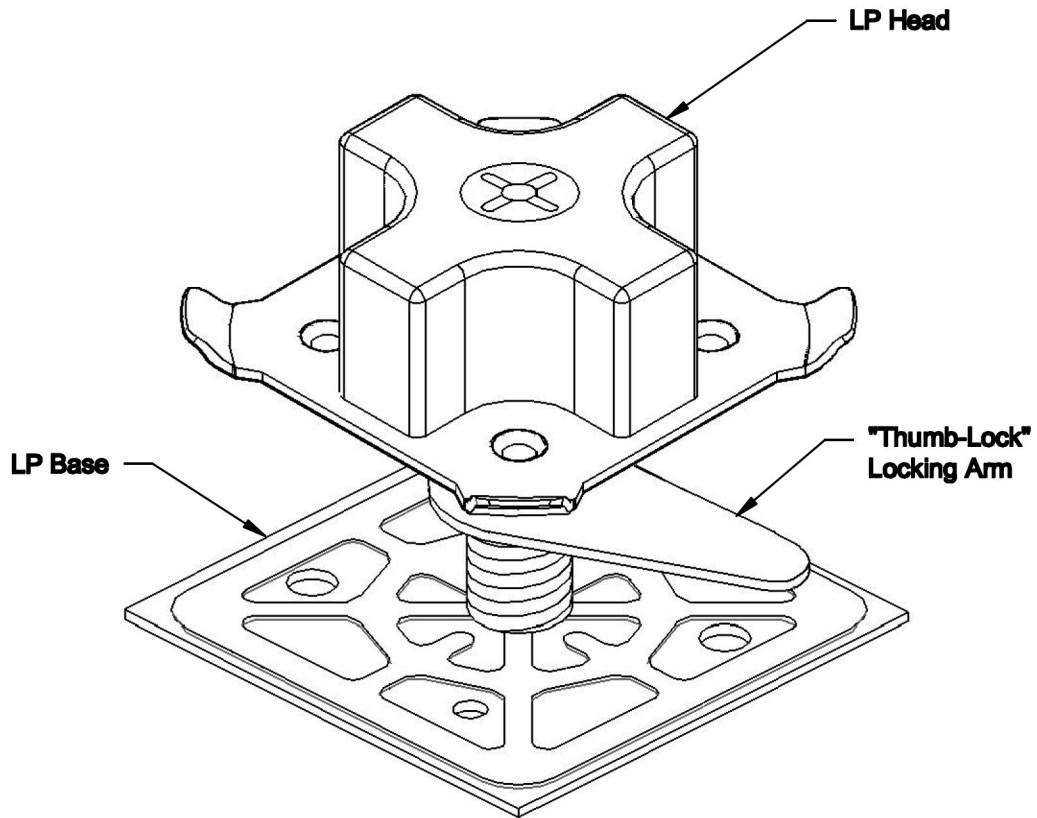

Low-Profile Pedestal Assembly

FOR 2 ½" TO 5" FFH

NOTE: Cut-Sheet drawing and specifications are subject to change without prior notice.

1-800-536-2669